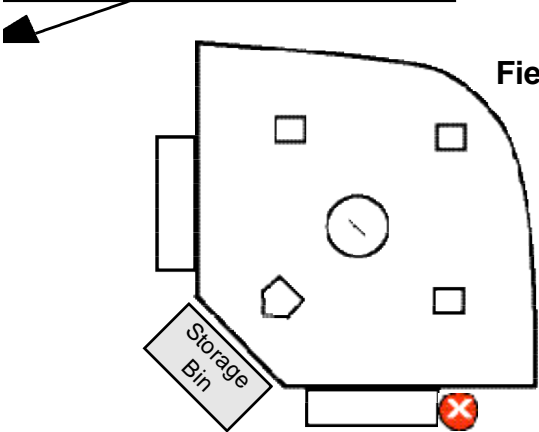

# Oso Viejo Fields

☐ All Fields have **fixed** bases, and are **not** to be removed.

Field #8

Rest Rooms

Field #7

☒ All fields at Oso use gate valves for water and are secured with a keyed lock.

MVGS lock box located on side of building, attached to door handle. Contains storage door key (P6) and water "gate-valve" lock key (P4).

Power outlet on building wall

Additional restrooms available at soccer field down the hill

Field #5

Veterans Way

La Paz Road