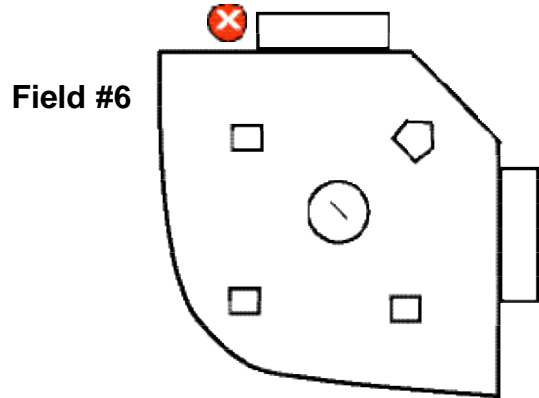

# Oso Viejo Fields

☐ All Fields have **fixed** bases, and are **not** to be removed.

Field #8

Rest Rooms

Field #7

☒ All fields at Oso use gate valves for water and are secured with a keyed lock.

MVGS lock box located on side of building, attached to door handle. Contains storage door key (P6) and water "gate-valve" lock key (P4).

Power outlet on building wall

Additional restrooms available at soccer field down the hill

Field #5

Veterans Way

La Paz Road