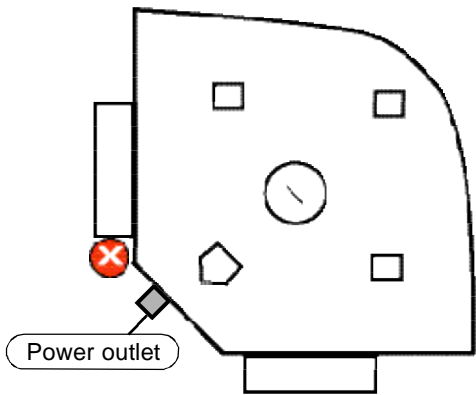

# Oso Viejo Fields

☐ All Fields have **fixed** bases, and are **not** to be removed.

Field #8

Rest Rooms

Field #7

☒ All fields at Oso use gate valves for water and are secured with a keyed lock.

MVGS lock box located on side of building, attached to door handle. Contains storage door key (P6) and water "gate-valve" lock key (P4).

Power outlet on building wall

Additional restrooms available at soccer field down the hill

Field #5

Veterans Way

La Paz Road