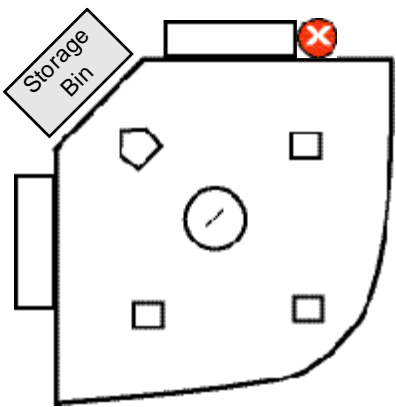

# Oso Viejo Fields

☐ All Fields have **fixed** bases, and are **not** to be removed.

Field #8

Rest Rooms

Field #7

☒ All fields at Oso use gate valves for water and are secured with a keyed lock.

MVGS lock box located on side of building, attached to door handle. Contains storage door key (P6) and water "gate-valve" lock key (P4).

Power outlet on building wall

Additional restrooms available at soccer field down the hill

Field #5

Veterans Way

La Paz Road