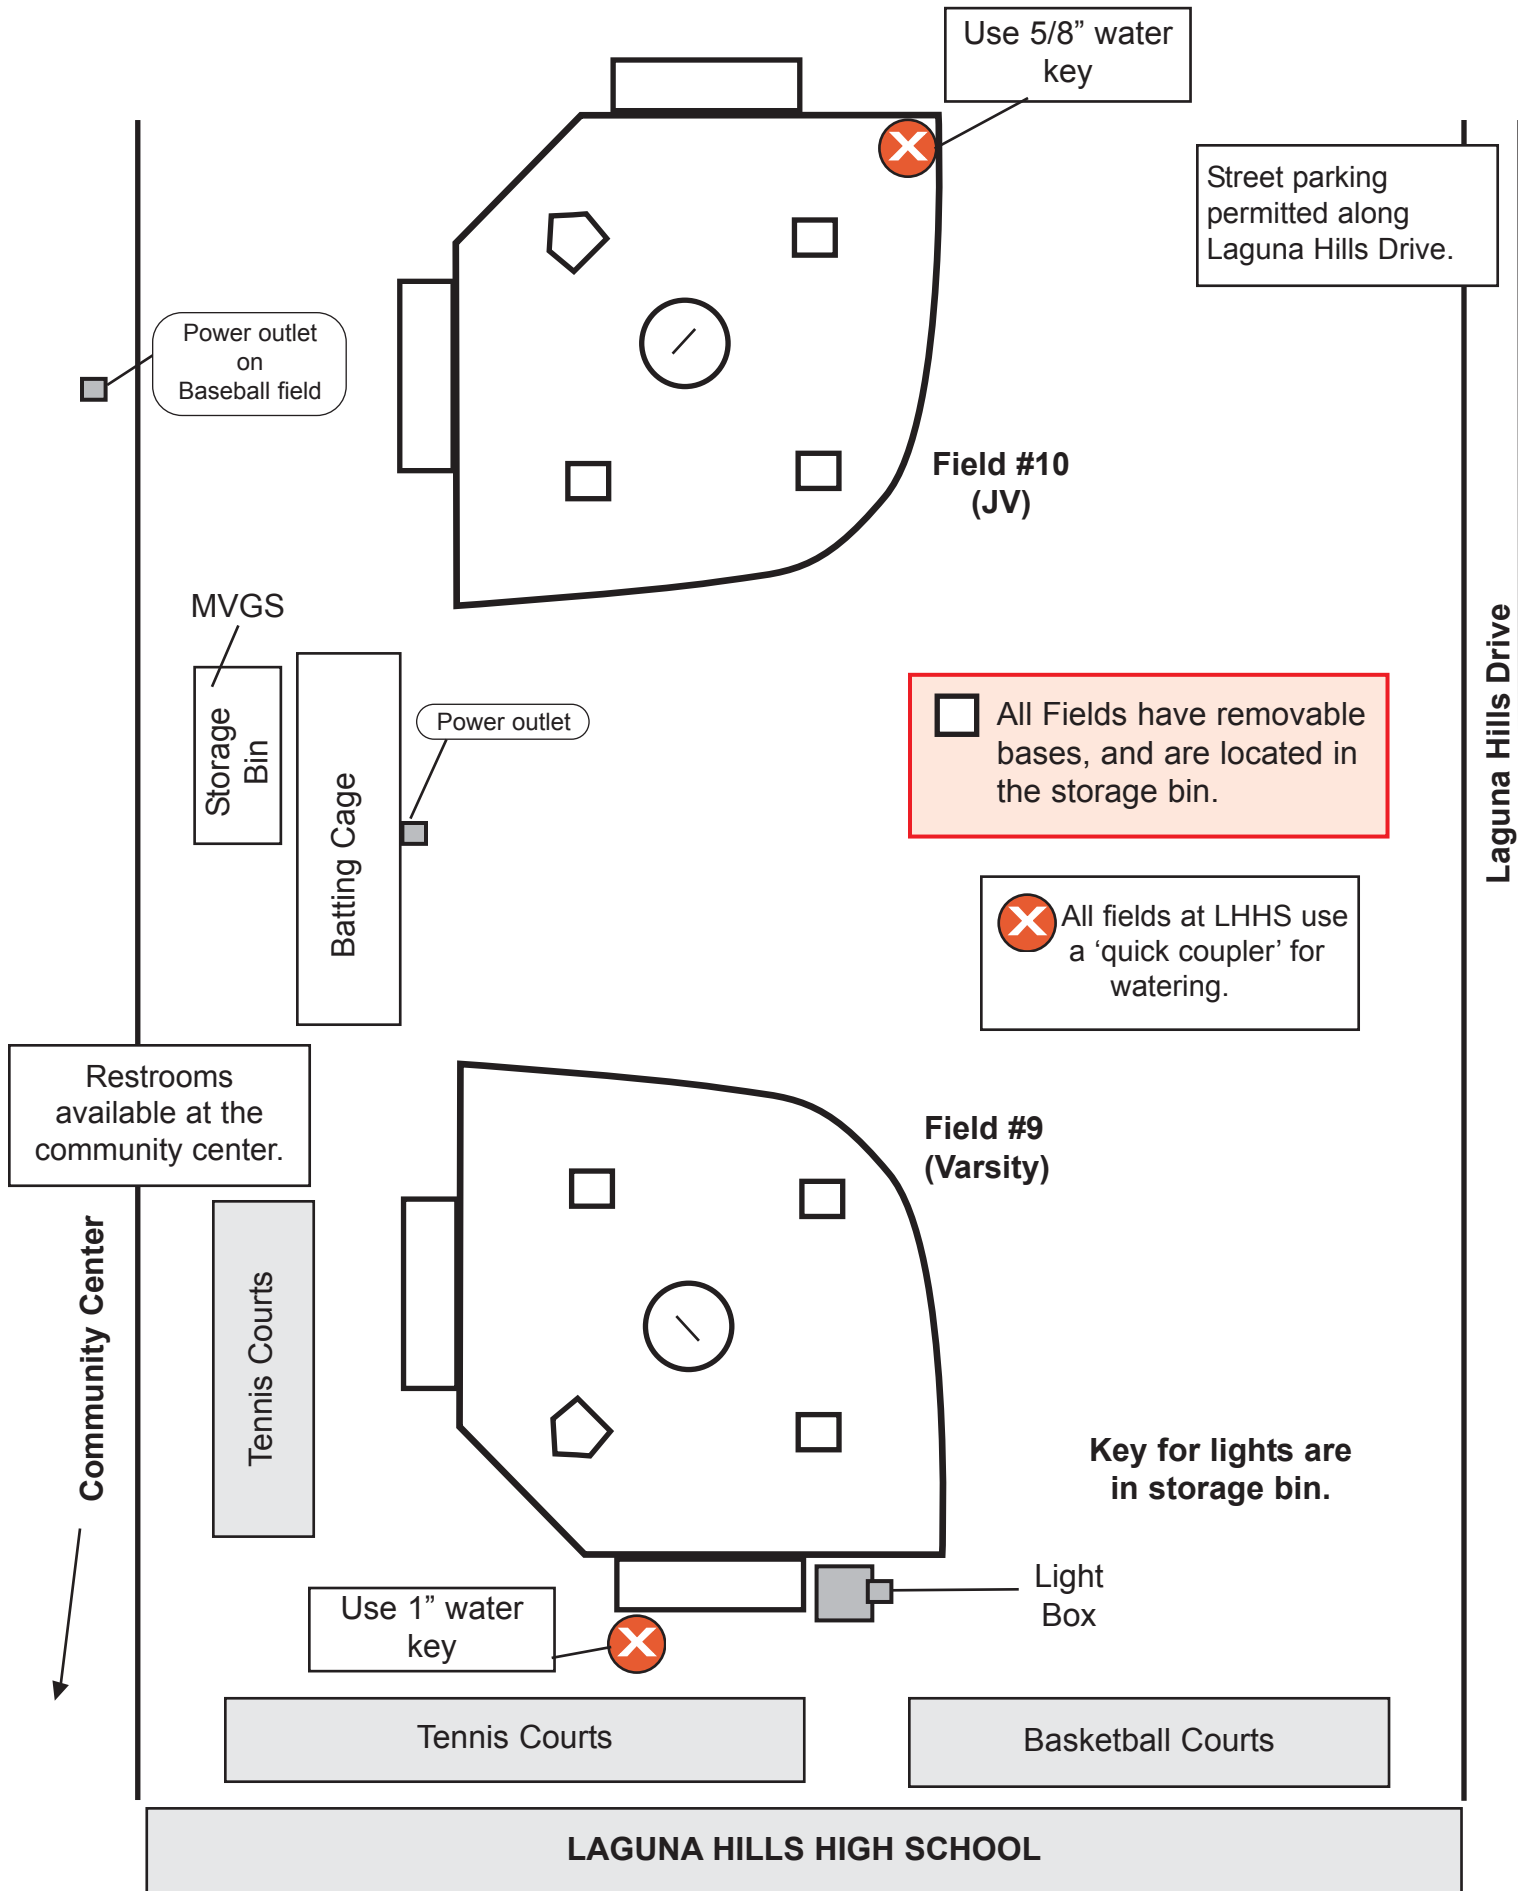

Laguna Hills High School Fields

Use 5/8" water key

Street parking permitted along Laguna Hills Drive.

Power outlet on Baseball field

Field #10 (JV)

MVGS

Storage Bin

Batting Cage

Power outlet

☐ All Fields have removable bases, and are located in the storage bin.

⊗ All fields at LHHS use a 'quick coupler' for watering.

Restrooms available at the community center.

Field #9 (Varsity)

Tennis Courts

Key for lights are in storage bin.

Use 1" water key

Light Box

Tennis Courts

Basketball Courts

LAGUNA HILLS HIGH SCHOOL

Laguna Hills Drive