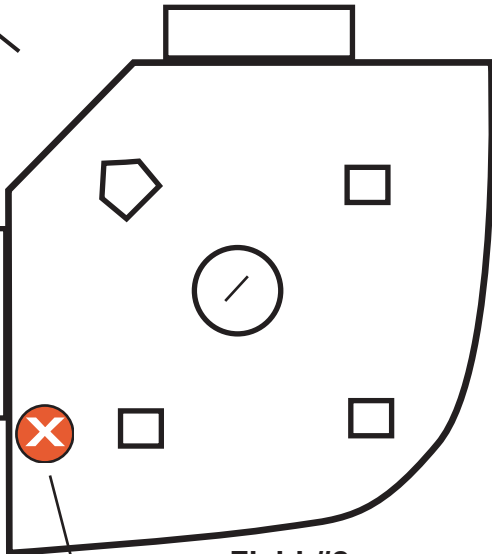

Gates Fields

Landisview Ave

Gates Elementary School

Rest Room

Access Gate secured with MVGS lock

All Fields have removable bases, and are located in the storage bin.

All fields at Gates use a 'quick coupler' for watering.

Field #2

Use 1" water key

Use 5/8" water key – **currently unavailable**. Use extended hose from field #2.

Field #1

Field #3

Use 1" water key

Restroom key located in storage bin

Access Gate secured with MVGS lock

Power outlet inside Bin

Alanwood Street

Arrowwood Street

Larkwood Lane