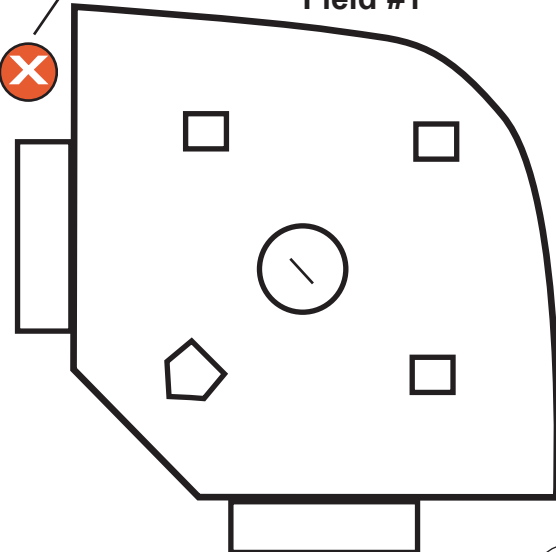

Gates Fields

Landisview Ave

Gates Elementary School

Rest Room

Access Gate secured with MVGS lock

All Fields have removable bases, and are located in the storage bin.

All fields at Gates use a 'quick coupler' for watering.

Field #2

Use 1" water key

Use 5/8" water key – **currently unavailable**. Use extended hose from field #2.

Field #1

Field #3

Use 1" water key

Restroom key located in storage bin

Access Gate secured with MVGS lock

Power outlet inside Bin

Alanwood Street

Arrowwood Street

Larkwood Lane