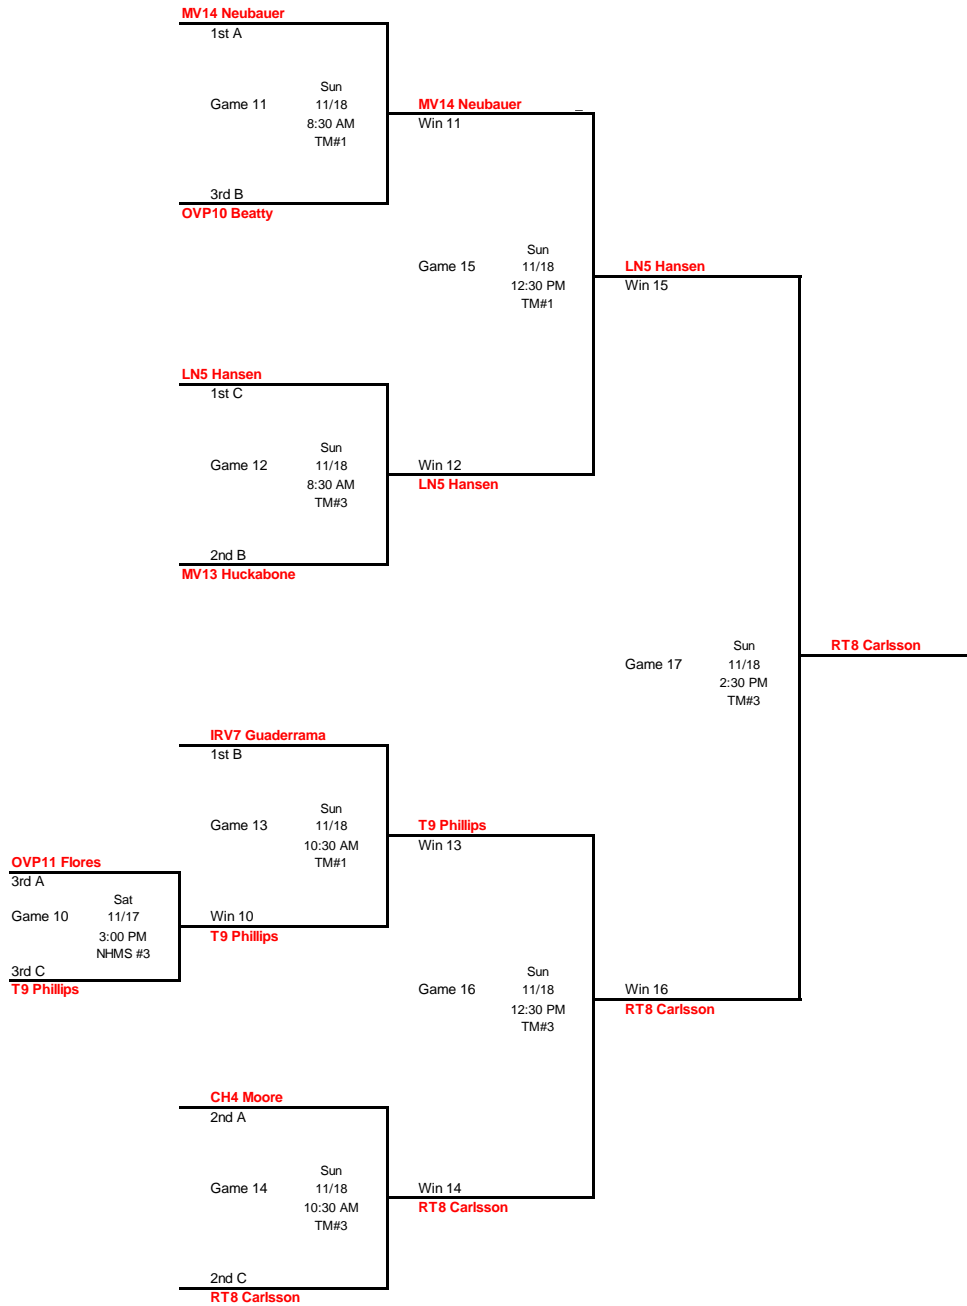

12B Single Elimination

Teams listed at the top of the bracket shall occupy the third base dugout, unless the participating team from the previous game already occupies that dugout.