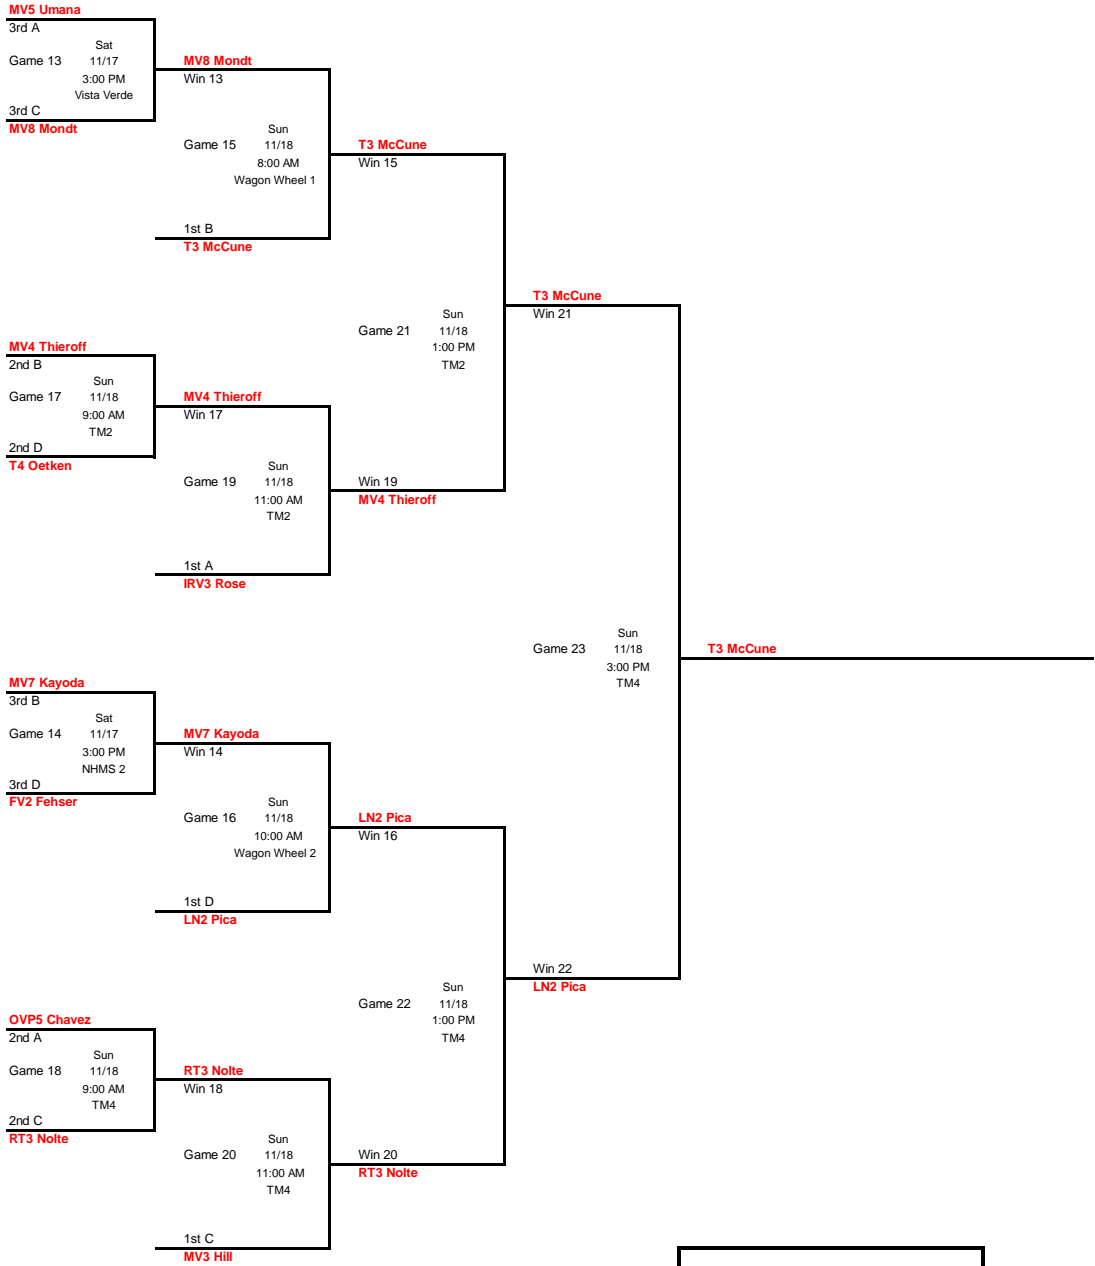

# 10A Single Elimination

Teams listed at the top of the bracket shall occupy the third base dugout, unless the participating team from the previous game already occupies that dugout.

Games played at Rancho Trabuco's Wagon Wheel Park, Rancho Trabuco's Trabuco Mesa (TM) Park, and Vista Verde.