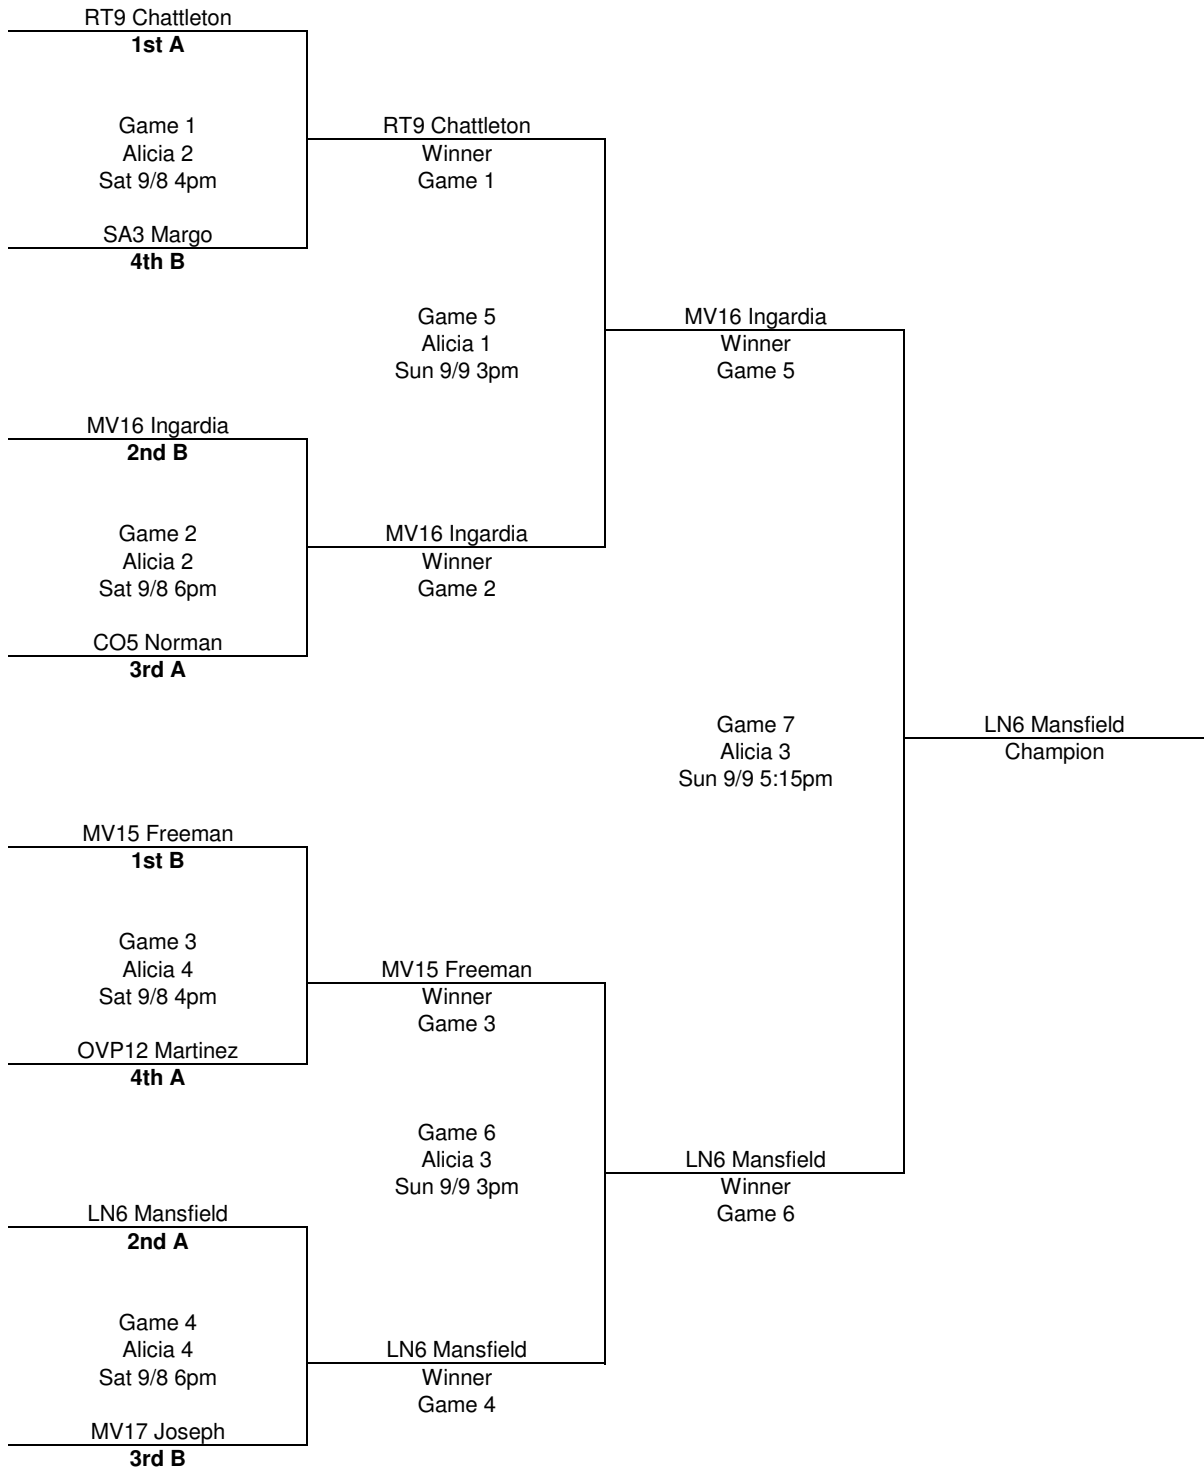

14U Elimination

Team listed in upper bracket takes 3rd base dugout

A team may remain in a particular dugout if the team has 2 games in a row on the same field

All games prior to championship are 1:20 no new start, no drop dead