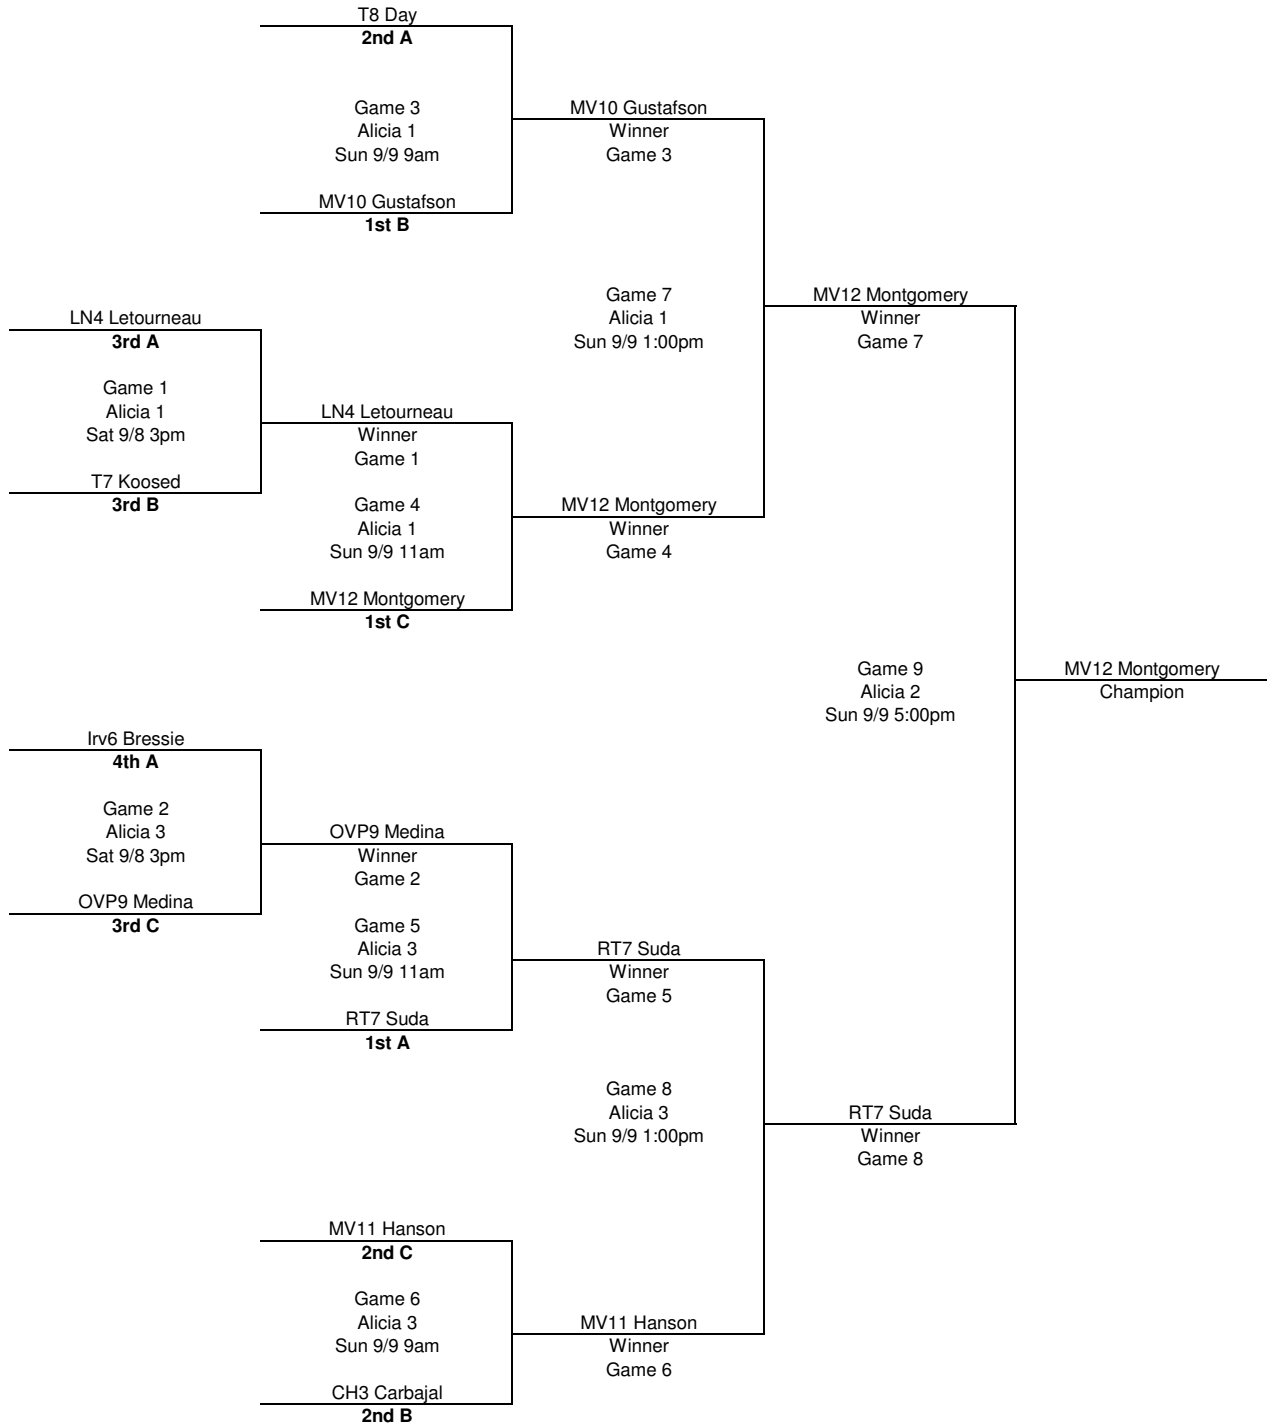

12UA Elimination

Team listed in upper bracket takes 3rd base dugout
A team may remain in a particular dugout if the team has 2 games in a row on the same field
All games prior to championship are 1:20 no new start, no drop dead