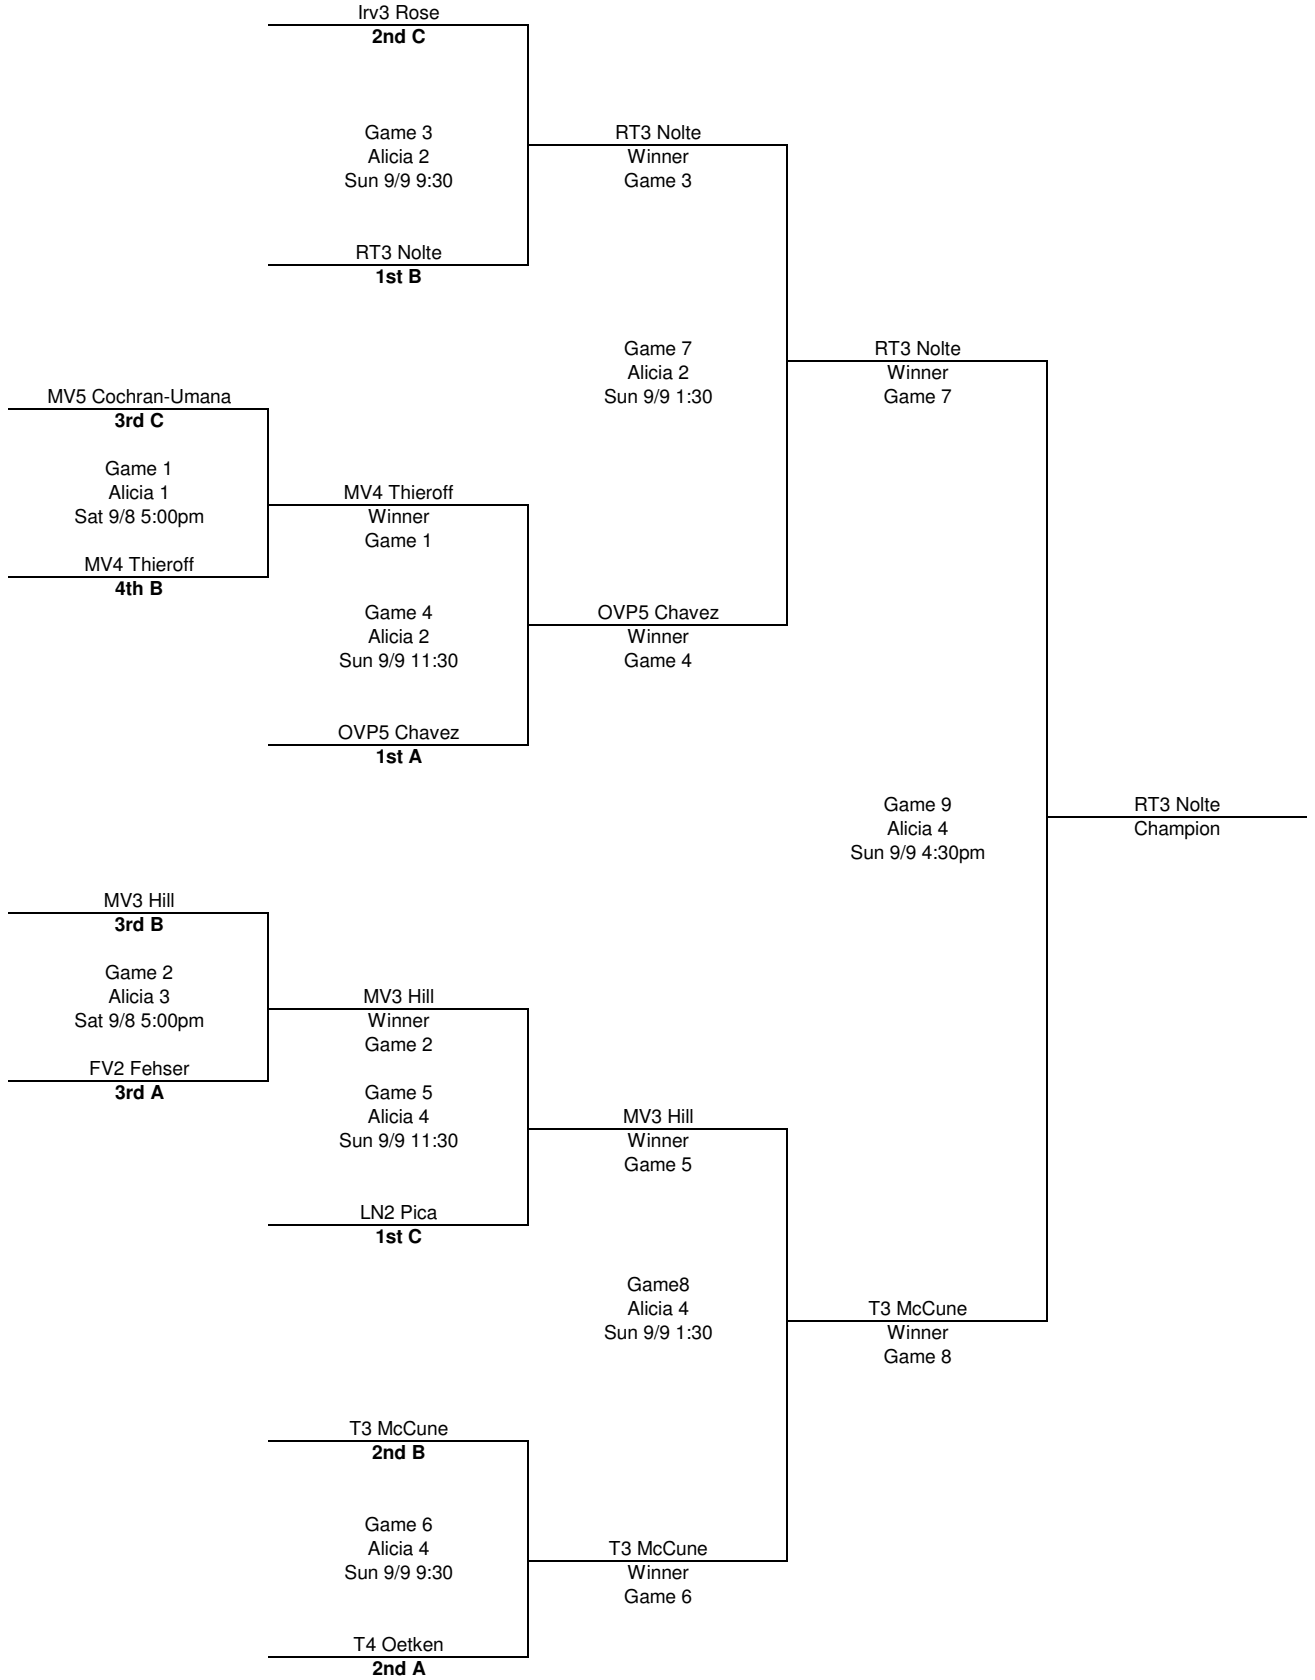

10UA Elimination

Team listed in upper bracket takes 3rd base dugout
A team may remain in a particular dugout if the team has 2 games in a row on the same field
All games prior to championship are 1:20 no new start, no drop dead